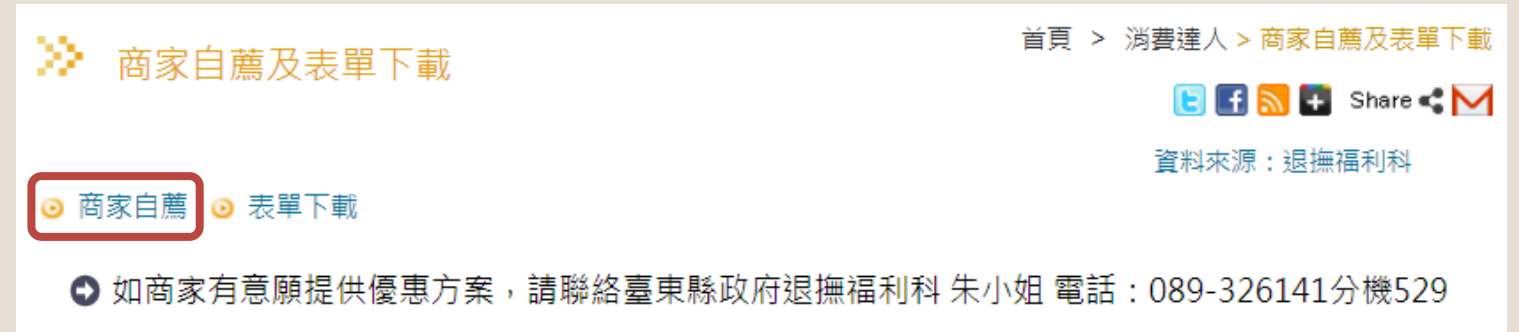

② 點選商家自薦可查詢聯絡方式